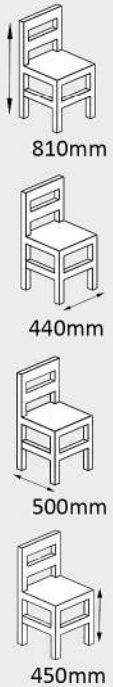

Available in:
Black
Grey
Olive
Orange
White