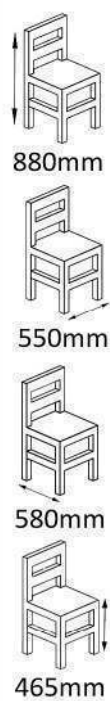

DR2610

Wooden Side Chair
Upholstered

MN2624

Wooden Side Chair
Upholstered

MN2608

Wooden Side Chair

DR2594

Wooden Side Chair

ST68

MN224

Wooden Side Chair
Upholstered

MN900

Wooden Side Chair
Upholstered

AC47