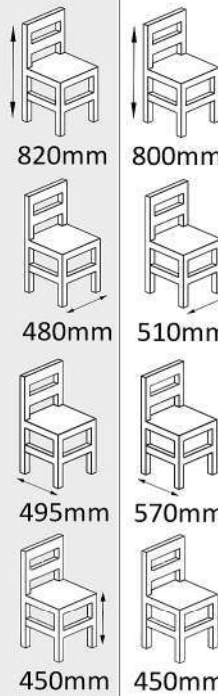

SG1484

Bistro Poly Chair - Chrome frame