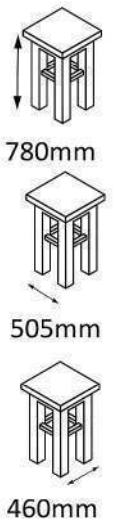

ST2768

Wooden Stool