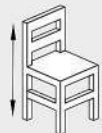

ES3406

Bistro Chair

760mm

380mm

390mm

450mm

880mm

520mm

560mm

400mm

ES3408
Bistro Chair

ES3036

Bistro Chair

795mm

500mm

510mm

455mm

795mm

500mm

510mm

455mm

ES3037

Bistro Chair - upholstered

ES3688

Bistro Chair
Upholstered

ES3402

Bistro Chair

815mm

490mm

475mm

445mm

780mm

440mm

390mm

450mm

ES3404
Bistro Chair