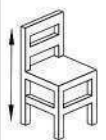

MN683

Wooden Arm Chair

SC27

830mm

540mm

530mm

450mm

820mm

535mm

500mm

450mm

DR778

Wooden Arm Chair Upholstered

ST64

SC27

MN110

Wooden Arm Chair Upholstered

SC27

ST64

810mm

610mm

540mm

500mm

870mm

440mm

520mm

480mm

MN2672

Wooden Arm Chair Upholstered

DR390

Wooden Arm Chair Upholstered

SC16

940mm

520mm

540mm

430mm

840mm

480mm

460mm

480mm

MN580

Wooden Arm Chair Upholstered