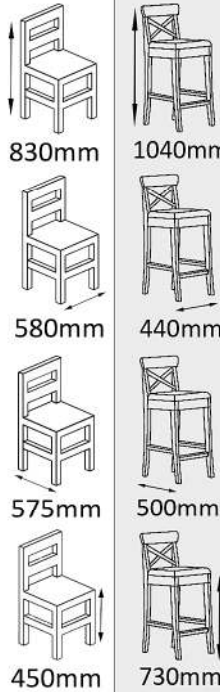

ES3348

Outdoor Aluminium Arm Chair

Available in:
Black
Blue
Grey
Ochre
Olive