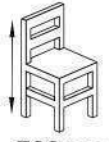

440mm

530mm

480mm

DR636

Wooden Side Chair
Upholstered

MN460

Wooden Side Chair

780mm