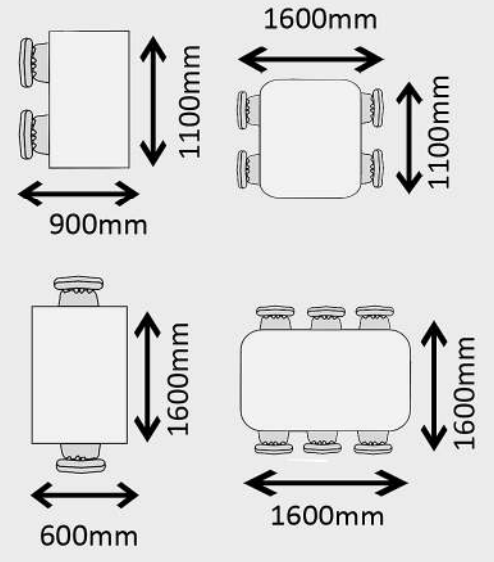

FF2098

Fast Food Unit
Upholstered Seats

FF2124

Fast Food Unit
Upholstered Bench Seat