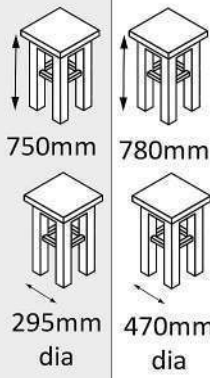

ST1728

Wooden Stool