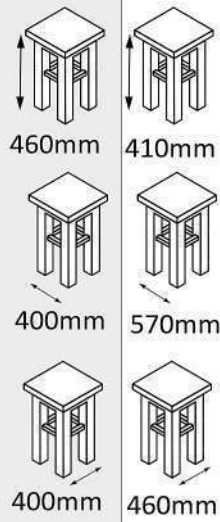

ST274

Wooden Stool
Upholstered

ST3676

Wooden Stool
Upholstered