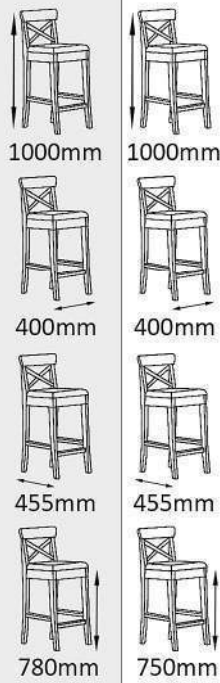

ST2752

Wooden Stool