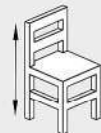

SG1168

Poly Chair