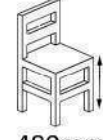

MN2622

Wooden Side Chair
Upholstered

840mm

430mm

520mm

480mm

840mm

430mm

520mm

480mm

MN876

Wooden Side Chair
Upholstered

AC41

ST62

MN230

Wooden Side Chair
Upholstered

ST60

850mm

470mm

510mm

490mm

980mm

440mm

520mm

510mm

MN3670

Wooden Side Chair
Upholstered

ACS2

ST67

DR610

Wooden Side Chair

920mm

440mm

420mm

480mm

920mm

440mm

420mm

480mm

DR608

Wooden Side Chair
Upholstered