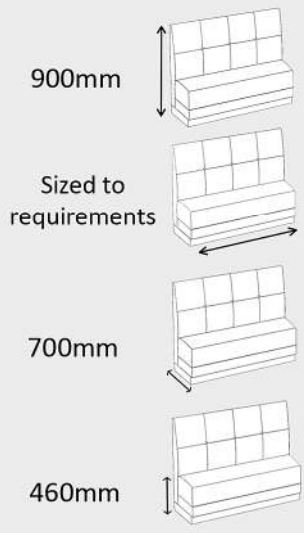

BB2122
Bench Seating