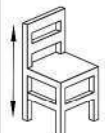

ES3240
Bistro Chair