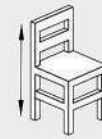

MN2602

Wooden Side Chair
Upholstered

850mm

470mm

565mm

490mm

850mm

520mm

490mm

515mm

MN2592

Wooden Side Chair
Upholstered

AC37

ST66

MN2626

Wooden Side Chair
Upholstered

ST66

815mm

460mm

500mm

480mm

830mm

440mm

450mm

510mm

MN2586

Wooden Side Chair
Upholstered

ST61

MN2552

Wooden Side chair

AC52

ST60

825mm

445mm

570mm

465mm

890mm

500mm

590mm

460mm

MN2614

Wooden Side Chair
Upholstered

AC43