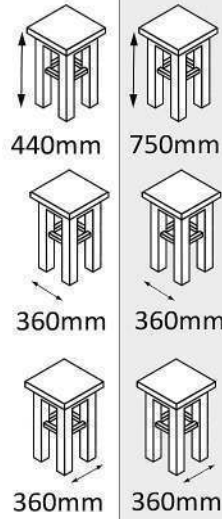

ST796

Wooden Stool