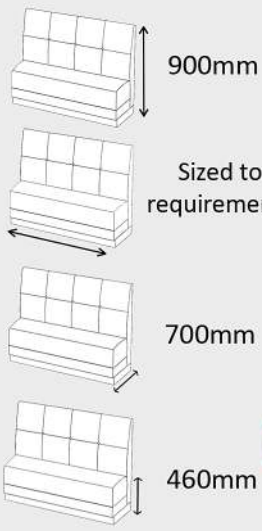

BB3724

Bench Seating
Sized to requirements