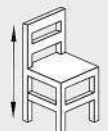

SG1250GM

Bistro Chair - Gun Metal