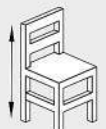

ES3376

790mm

790mm

470mm

460mm

470mm

490mm

470mm

480mm

ES3378

ES3384

Rattan Chair

810mm

800mm

550mm

580mm

610mm

640mm

450mm

450mm

ES3386

ES3380

760mm

710mm

545mm

710mm

535mm

645mm

450mm

350mm

ES3382