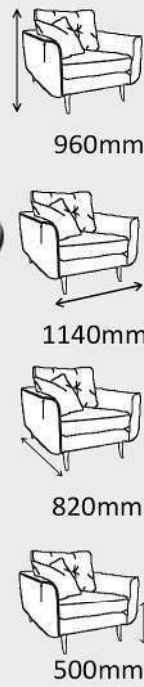

1500mm

660mm

480mm

LR2568

2 Seat Sofa Upholstered

LR3550

Lounge Chair
Upholstered

LR1831