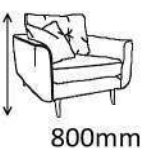

LR182

Lounge Chair Upholstered

800mm

730mm

780mm

440mm

800mm

730mm

780mm

440mm

LR184

Lounge Chair Upholstered

LR986

Tub Chair Upholstered

670mm

730mm

750mm

410mm

670mm

730mm

750mm

410mm

LR974

Tub Chair Upholstered

LR366

Lounge Chair Upholstered

800mm

730mm

780mm

440mm

800mm

690mm

700mm

450mm

LR542

Tub Chair Upholstered