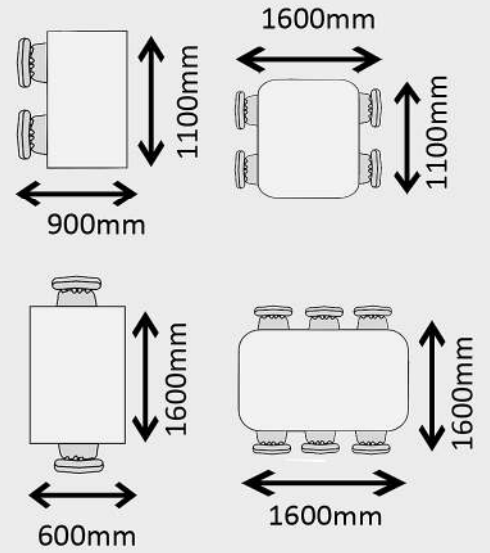

- * Available as either a 2 seat, 4 seat or 6 seat with either a single or double entry option.
- * The units are available with the widest range of table tops; 25mm MDF bull nose edged, 28mm laminate faced and edged or GRP edge together with an extensive range of laminate colours.