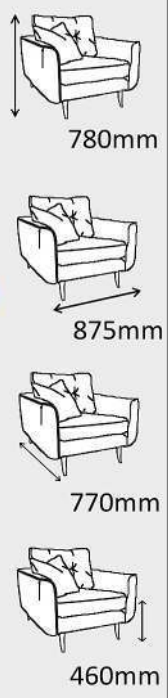

LR984

2 Seat Sofa Upholstered

790mm 1540mm 910mm 440mm

LR1898

2 Seat Sofa Upholstered 3 Seat also available

880mm 1420mm 720mm 400mm

LR1961

Lounge Chair Upholstered