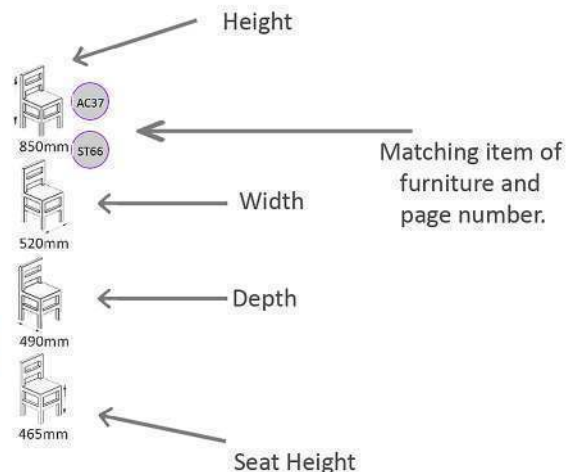

A Guide to our Catalogue

SC - Side Chair

AC - Arm Chair

ST - Stool

BS - Bistro Stool

Product Code

MN2592

Wooden Side Chair
Upholstered