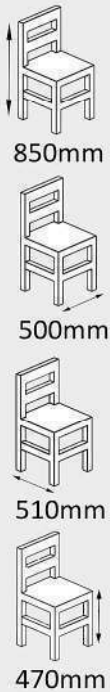

DR2610

Wooden Side Chair
Upholstered

MN2624

Wooden Side Chair
Upholstered

MN2608

Wooden Side Chair

DR2594

Wooden Side Chair

ST68

MN224

Wooden Side Chair
Upholstered

MN900

Wooden Side Chair
Upholstered

AC47