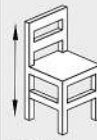

ES3398

Rope/Weave
Arm Chair

Natural weave with Taupe Cushions
Dark Grey Weave with Grey Cushions

800mm

560mm

600mm

450mm

1090mm

560mm

600mm

750mm

ST3500

Rope/Weave
Bar Stool

Natural Weave with Taupe Cushions
Dark Grey Weave with Grey Cushions

OR1311

Aluminium Chair
with a Wicker/Weave
effect in Red/Cream,
Green/Cream or Black

830mm

460mm

570mm

450mm

880mm

540mm

520mm

450mm

OR1310

Aluminium Arm Chair
with a Wicker/Weave effect in
Red/Cream, Green/Cream
or Black

OR3568

Aluminium Arm Chair
with a Bamboo/Weave
Effect

Available colours:
Black/White
Light Blue/White
Blue/White
Green/White
Black/Gold

830mm

560mm

560mm

460mm

750mm

350mm

530mm

750mm

ST3420

Aluminium Stool
with a Wicker/Weave Effect