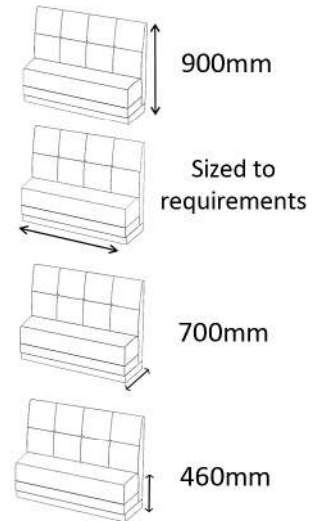

BB3706
Bench Seating - chrome feet