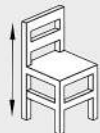

Height: 780mm
1200mm x 800mm

OR1996

PE Stacking Weave Chair
Ebony

870mm

440mm

590mm

460mm

860mm