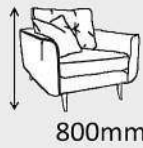

750mm

410mm

LR974

Tub Chair Upholstered

LR366

Lounge Chair Upholstered

800mm

730mm