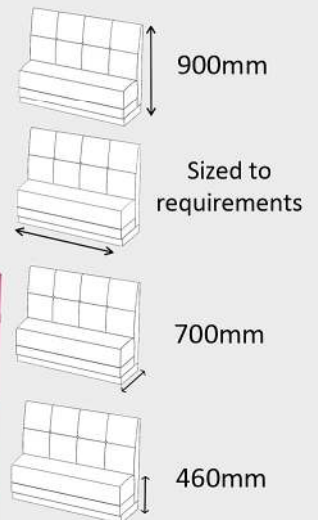

Kickboards can be stained to any of our standard wood stain colours. We are also able to colour match kickboards to suit individual requirements.

BB1786

Bench Seating

BB3716

Bench Seating

BB3708

Bench Seating