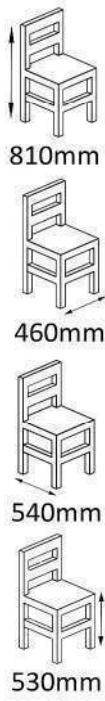

MN2590

Wooden Side Chair Upholstered

MN2622

Wooden Side Chair
Upholstered

840mm

430mm

520mm

480mm