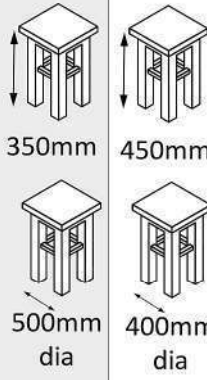

780mm

430mm

300mm

TV361
Wooden Stool
Upholstered

ST2802

Wooden Stool
Upholstered

ST2484

Wooden Stool
Upholstered