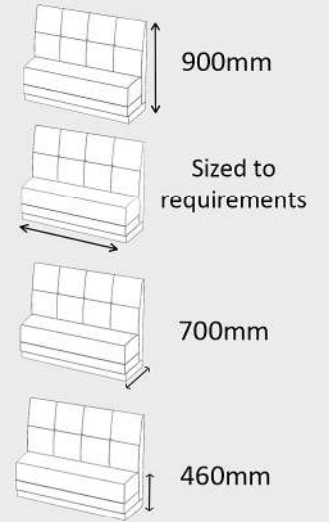

BB1208
Bench Seating