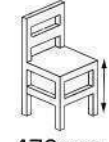

DR392

Wooden Side Chair
Upholstered

AC46

940mm

470mm

460mm

435mm

900mm

440mm

530mm

480mm

DR636

Wooden Side Chair
Upholstered

MN460

Wooden Side Chair

780mm

450mm

495mm

475mm

880mm

480mm

420mm

480mm

MN298

Wooden Side Chair

MN858

Wooden Side Chair

820mm

425mm

510mm

460mm

830mm

400mm

560mm

470mm

MN372

Wooden Side Chair