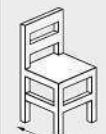

MN2664

Wooden Arm Chair
Upholstered

SC30

ST66

810mm

500mm

590mm

500mm

830mm

620mm

600mm

495mm

MN2676

Wooden Arm Chair
Upholstered

770mm

500mm

590mm

515mm

850mm

545mm

585mm

505mm

MN2688

Wooden Arm Chair
Upholstered

MN2660

Wooden Arm Chair
Upholstered

SC15

ST66

MN2668

Wooden Arm Chair
Upholstered

850mm

630mm

550mm

490mm

795mm

610mm

600mm

445mm

MN2680

Wooden Arm Chair
Upholstered