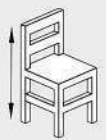

Wooden Side Chair

Upholstered

AC40

ST63

MN1736

Wooden Side Chair
Upholstered

840mm

460mm