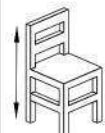

855mm

500mm

460mm

450mm

855mm

500mm

460mm

450mm

855mm

500mm

460mm

450mm

855mm

500mm

460mm

455mm

855mm

500mm

460mm

450mm

855mm

500mm

460mm

450mm