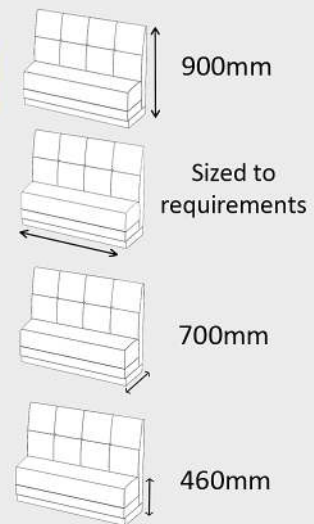

BB1216
Bench Seating