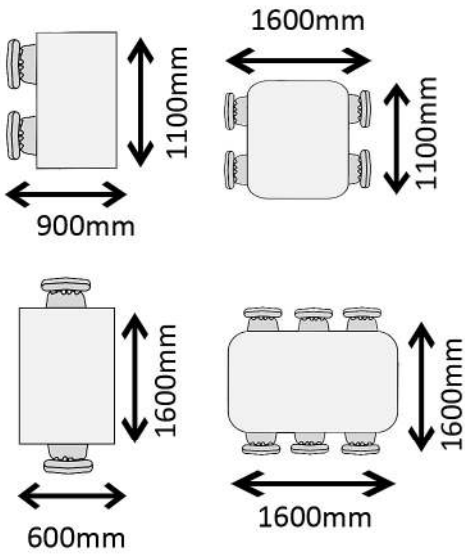

FF2096

Fast Food Unit
Poly Seats