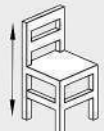

MN218

Wooden Arm Chair
Upholstered

SC32

ST59

840mm

625mm

520mm

460mm

845mm

560mm

550mm

480mm

MN914

Wooden Arm Chair
Upholstered

SC17

MN594

SC17

Wooden Arm Chair
Upholstered

830mm

540mm

520mm

470mm

830mm

540mm

520mm

470mm

MN596

Wooden Arm Chair
Upholstered

SC34

BW605

Wooden Arm Chair

SC20

ST68

790mm

370mm

400mm

470mm