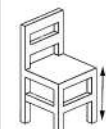

OR3532

Resin-Rattan Arm Chair
in Brown, Grey or White.

900mm

590mm

630mm

420mm

750mm

740mm

740mm

440mm

OR1998

Stacking Chair
PE Resin Weave

ES3384

Resin-Rattan Chair
in Brown or Grey.

810mm

550mm

610mm

450mm

800mm

580mm

640mm

450mm

ES3386

Resin-Rattan Arm
Chair in Brown or
Grey

OR3546

Aluminium Rattan Chair -
Dark Grey Weave with
Grey Cushion or
Natural Weave with
Grey Cushion

885mm

460mm

590mm

440mm

780mm

560mm

580mm

460mm

OR3544

Aluminium Rattan Arm Chair -
Dark Grey Weave with
Grey Cushion or
Natural Weave with
Grey Cushion