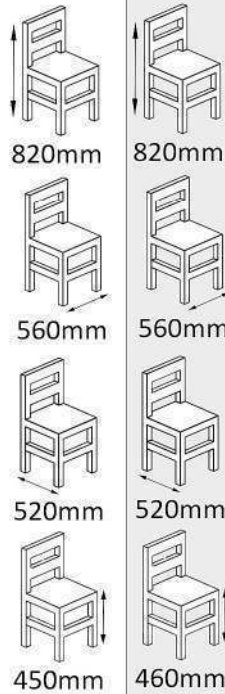

MN652

Wooden Arm Chair

SC22 ST63