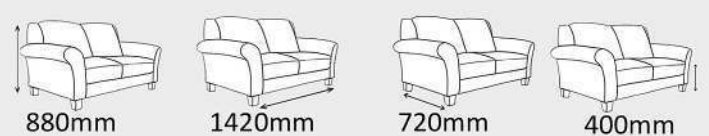

LR984

2 Seat Sofa Upholstered

790mm 1540mm 910mm 440mm

LR1898

2 Seat Sofa Upholstered 3 Seat also available

880mm 1420mm 720mm 400mm

LR1961

Lounge Chair Upholstered