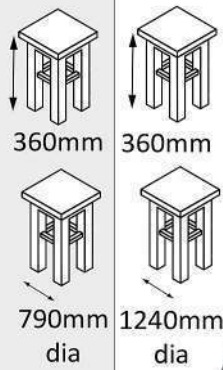

ST960

Wooden Stool
Upholstered