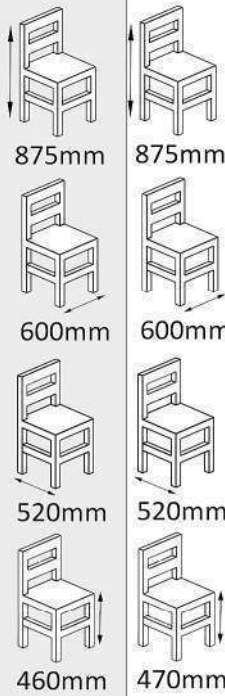

MN678

Wooden Arm Chair

SC22 ST63