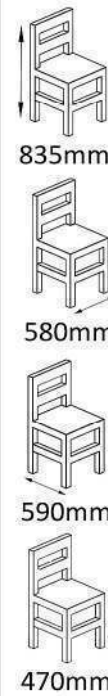

MN2674

Wooden Arm Chair
Upholstered