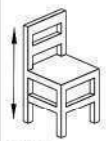

MN683

Wooden Arm Chair

SC27

830mm

540mm

530mm

450mm

820mm

535mm

500mm

450mm

DR778

Wooden Arm Chair Upholstered

ST64

SC27

MN110

Wooden Arm Chair Upholstered

SC27

ST64

810mm

610mm

540mm

500mm

870mm

440mm

520mm

480mm

MN2672

Wooden Arm Chair Upholstered

DR390

Wooden Arm Chair Upholstered

SC16

940mm

520mm

540mm

430mm

840mm

480mm

460mm

480mm

MN580

Wooden Arm Chair Upholstered