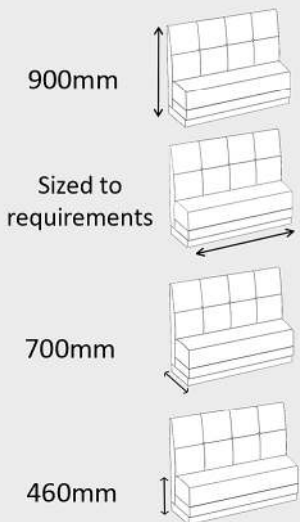

226 **BB3718**
Bench Seating