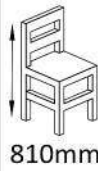

ES3324

Stacking Poly Chair