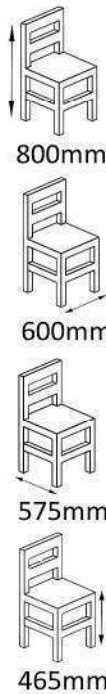

MN2620

Wooden Side Chair
Upholstered