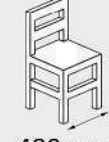

450mm

495mm

475mm

880mm

480mm

420mm

480mm

MN298

Wooden Side Chair

MN858

Wooden Side Chair

820mm

425mm

510mm

460mm

830mm