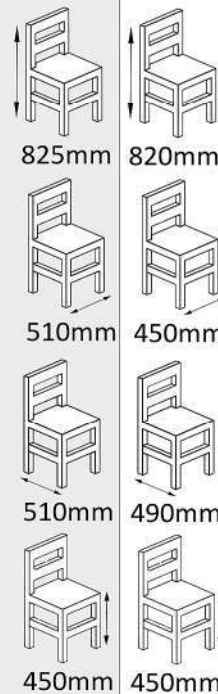

SG1486

Bistro Poly Chair - Chrome frame