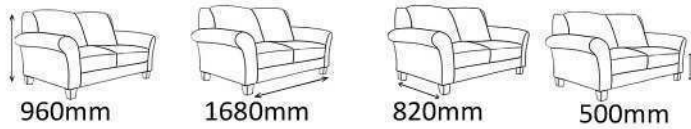

LR3570

2 Seat Sofa
Upholstered