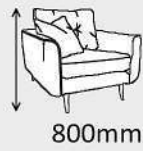

780mm 875mm 770mm 460mm

LR1960

2 Seat Sofa Upholstered

780mm 1440mm 770mm 460mm

LR182

Lounge Chair Upholstered

800mm

730mm