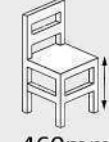

Wooden Side Chair

MN858

Wooden Side Chair

820mm

425mm

510mm

460mm

830mm