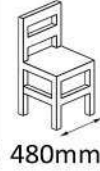

SG1266

Poly Chair