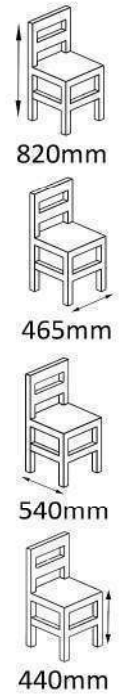

SB256

Wooden Side Chair
Upholstered

AC42