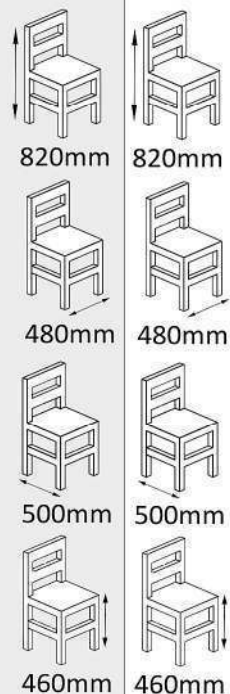

SG1496

Wooden Stacking Chair
Upholstered