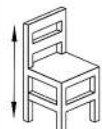

Available in:
Black
Grey
Red
Taupe
Yellow
White

830mm

520mm

560mm

460mm

820mm

480mm

520mm