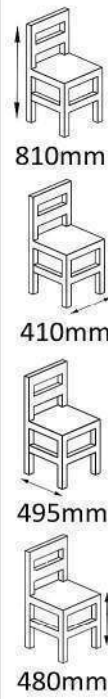

MN618

Wooden Side Chair
Upholstered

810mm

410mm

495mm

480mm

810mm

410mm

495mm

480mm

MN619

Wooden Side Chair
Upholstered

MN682

Wooden Side Chair

AC46

ST64

835mm

425mm

530mm

450mm

835mm

425mm

530mm

450mm

DR772

AC46

ST64

Wooden Side Chair
Upholstered

MN106

Wooden Side Chair
Upholstered

835mm

440mm

450mm

490mm

825mm

440mm

540mm

500mm

MN838

Wooden Side Chair
Upholstered Seat

AC46

ST64