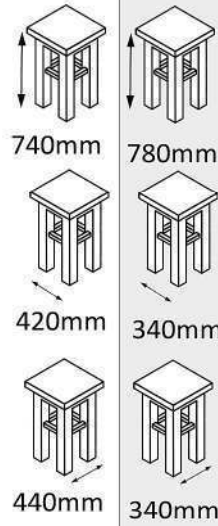

ST2724

Wooden Stool