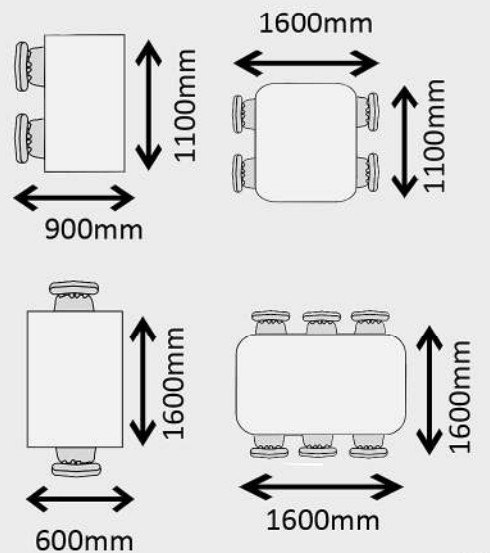

FF108

Fast Food Unit
Steel Perforated Seats