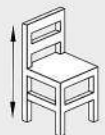

SG1276

Stacking Poly Chair