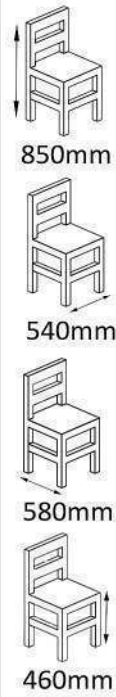

450mm

TV353

Wooden Arm Chair
Upholstered

SC28

MN558

Wooden Arm Chair
Upholstered

MN2678

Wooden Arm Chair
Upholstered