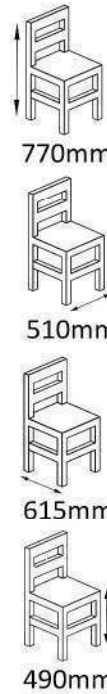

MN2612

Wooden Side Chair
Upholstered