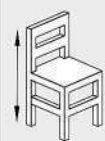

FH407

Wooden Arm Chair

SC19

865mm

560mm

480mm

460mm

865mm

560mm

480mm

460mm

FH430

Wooden Arm Chair

SC19

FH401

Wooden Arm Chair

SC19

ST68

795mm

590mm

580mm

475mm

840mm

560mm

580mm

470mm

FH413

Wooden Arm Chair

SC19

FH415

Wooden Arm Chair

1130mm

510mm

495mm

460mm

850mm

610mm

525mm

480mm

DR342

Wooden Arm Chair Upholstered