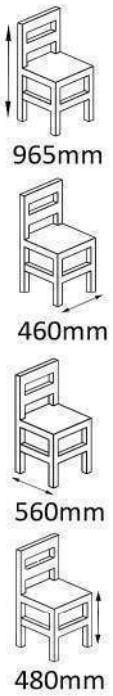

DR1444

Wooden Side Chair
Upholstered