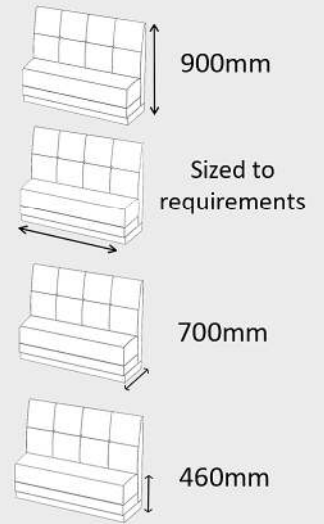

BB3772
Bench Seating