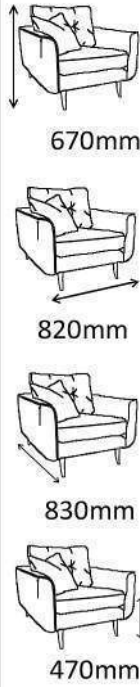

1500mm

660mm

480mm

LR2568

2 Seat Sofa Upholstered

LR3550

Lounge Chair
Upholstered

LR1831