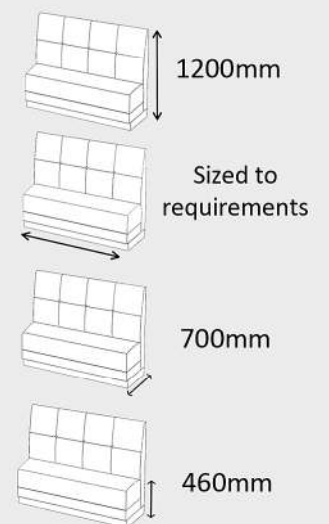

BB3772
Bench Seating