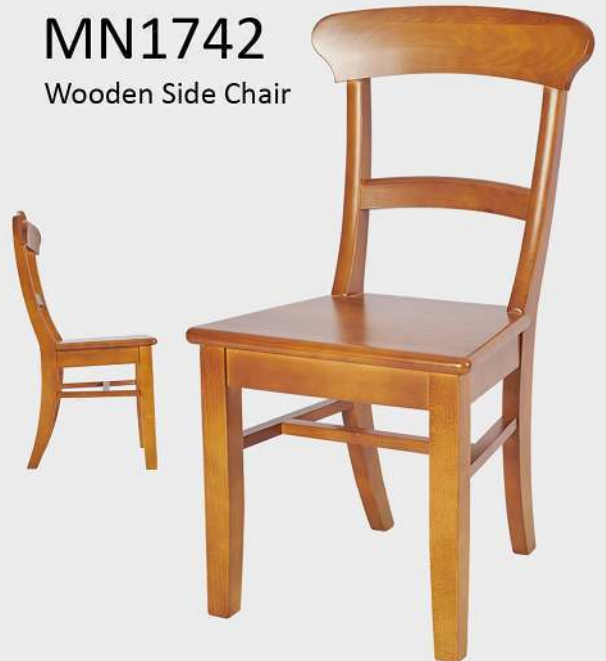

400mm

560mm

470mm

MN372

Wooden Side Chair

MN916

Wooden Side Chair
Upholstered

AC44

MN866

Wooden Side Chair
Upholstered

MN592

Wooden Side Chair
Upholstered

AC44

MN1742

Wooden Side Chair

MN576

Wooden Side Chair
Upholstered

MN668

Wooden Side Chair
Upholstered

MN170

AC39

Wooden Side Chair
Upholstered

MN520

Wooden Side Chair
Upholstered