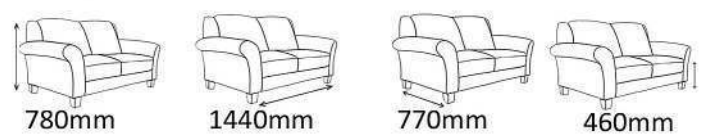

LR1960

2 Seat Sofa Upholstered

780mm 1440mm 770mm 460mm