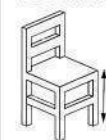

MN683

Wooden Arm Chair

SC27

830mm

540mm

530mm

450mm

820mm

535mm

500mm

450mm

DR778

Wooden Arm Chair Upholstered

ST64

SC27

MN110

Wooden Arm Chair Upholstered

SC27

ST64

810mm

610mm

540mm

500mm

870mm

440mm

520mm

480mm

MN2672

Wooden Arm Chair Upholstered

DR390

Wooden Arm Chair Upholstered

SC16

940mm

520mm

540mm

430mm

840mm

480mm

460mm

480mm

MN580

Wooden Arm Chair Upholstered