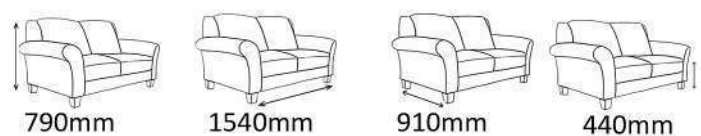

790mm 1540mm 910mm 440mm