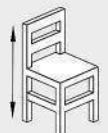

MN2664

Wooden Arm Chair
Upholstered

SC30

ST66