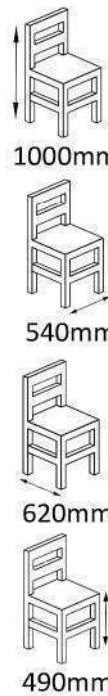

940mm
500mm
560mm
500mm

820mm
465mm
540mm
440mm

ST66

DR2604
Wooden Side Chair
Upholstered

1000mm
540mm
620mm
490mm

830mm
590mm
600mm
500mm

AC38 ST66 BS182

AC37 ST66

845mm
500mm
560mm
510mm

885mm
580mm
610mm
510mm

AC43