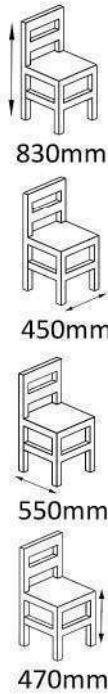

MN592

Wooden Side Chair
Upholstered

AC44