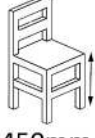

Available in:
Black
Green
Natural
Red

735mm

550mm

635mm

450mm

730mm

550mm

540mm