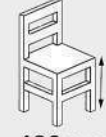

535mm

480mm