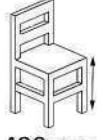

MN230

Wooden Side Chair
Upholstered

ST60

850mm

470mm

510mm

490mm

980mm