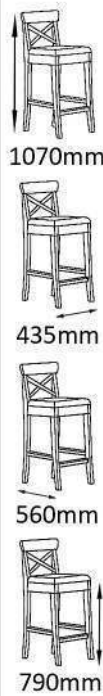

455mm

500mm

760mm

ST3678

Wooden Stool
Upholstered

SC22 AC40

ST2800

Wooden Stool
Upholstered