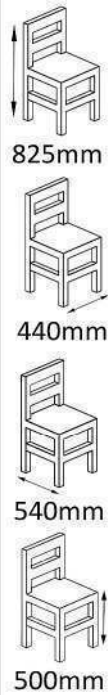

MN618

Wooden Side Chair
Upholstered

810mm

410mm

495mm

480mm

810mm

410mm

495mm

480mm

MN619

Wooden Side Chair
Upholstered

MN682

Wooden Side Chair

AC46

ST64

835mm

425mm

530mm

450mm

835mm

425mm

530mm

450mm

DR772

AC46

ST64

Wooden Side Chair
Upholstered

MN106

Wooden Side Chair
Upholstered

835mm

440mm

450mm

490mm

825mm

440mm

540mm

500mm

MN838

Wooden Side Chair
Upholstered Seat

AC46

ST64