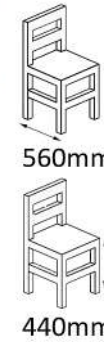

560mm
440mm