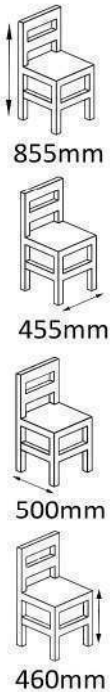

MN2608

Wooden Side Chair

DR2594

Wooden Side Chair

ST68