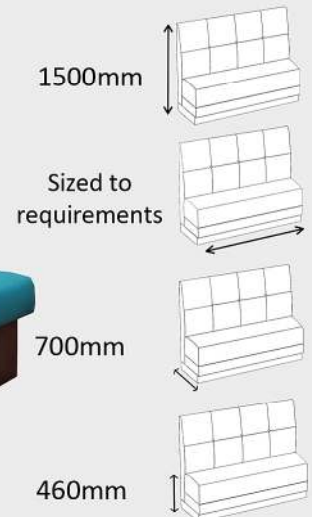

BB1776

Bench Seating

BB3686

Beam Unit
Wood Seats