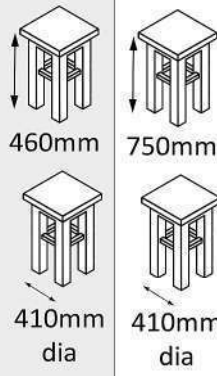

480mm

670mm
dia

480mm

620mm
dia

ST2812

Wooden Stool
Upholstered

ST719

Wooden Stool