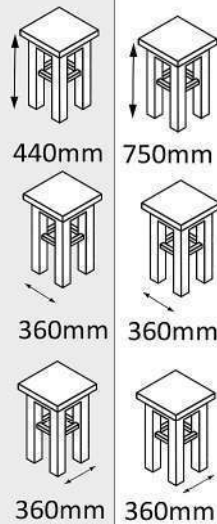

ST795

Wooden Stool
Upholstered