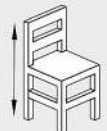

Available in:
Taupe/Linen
all Black