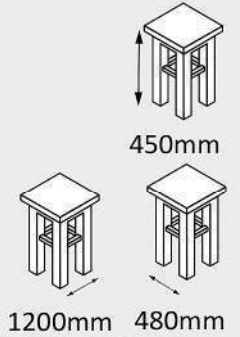

ST2494

Wooden Stool
Upholstered