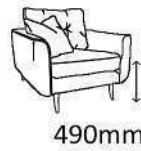

Lounge Chair
Upholstered

840mm

570mm

590mm

490mm

840mm

900mm

590mm