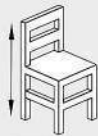

SG2702

Wooden Stacking Chair
Upholstered