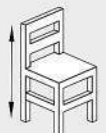

855mm

500mm

460mm

450mm

855mm

500mm

460mm

450mm

855mm

500mm

460mm

450mm

855mm

500mm

460mm

455mm

855mm

500mm

460mm

450mm

855mm

500mm

460mm

450mm