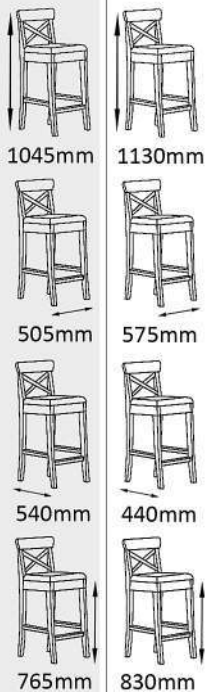

ST3490
Bistro Stool