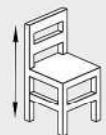

ES2720

Folding Chair