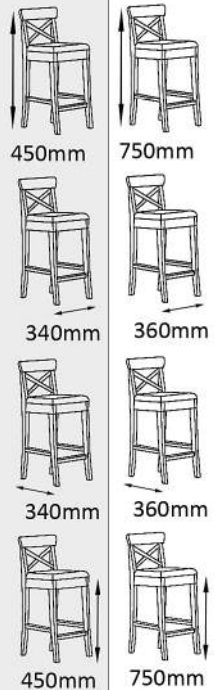

OR3762

Outdoor Poly Low Stool

Available in:
Grey
Olive
Marsala
Taupe