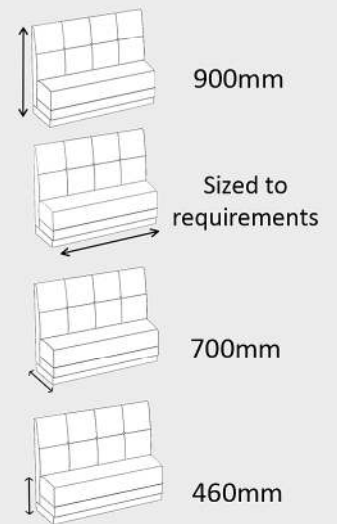

BB1782
Bench Seating