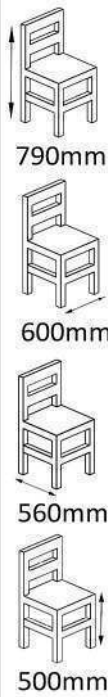

MN2652

Wooden Arm Chair
Upholstered