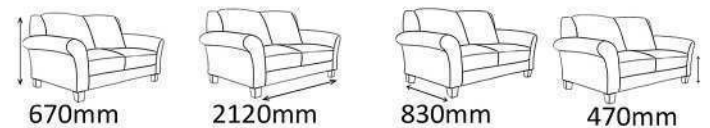

LR2560

3 Seat Sofa
Upholstered