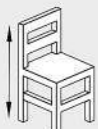

820mm

500mm

600mm

460mm

820mm

615mm

600mm

460mm

850mm

500mm

510mm

455mm

830mm

500mm

520mm

450mm

820mm

615mm

600mm

460mm