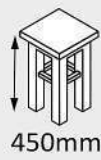

ST478

Wooden Stool
Upholstered

450mm