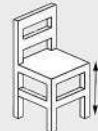

520mm

420mm