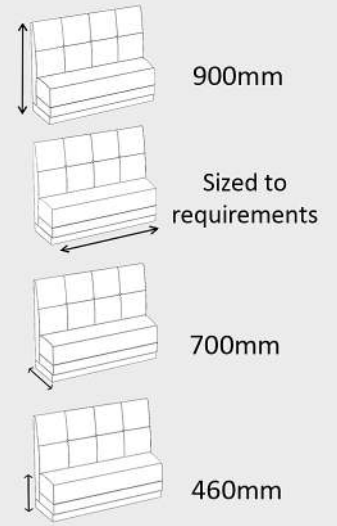

BB1214
Bench Seating