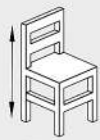

Available in:
Black
Grey
Olive
Taupe