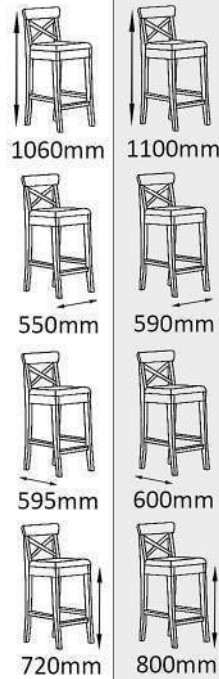

ST2752

Wooden Stool

ST2780

Wooden Stool

ST560

Wooden Stool Upholstered

SC32

ST388

Wooden Stool Upholstered

SC18

AC39

ST564

Wooden Stool Upholstered

ST964

Wooden Stool Upholstered