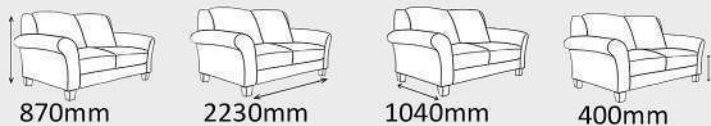

LR2864

Sofabed
Upholstered