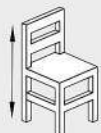

Eco Poly Chair - Black only

730mm

510mm

400mm

450mm

776mm

518mm

490mm