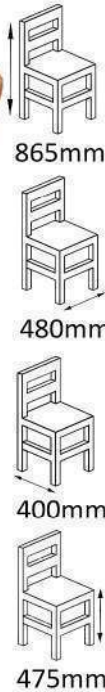

FH414

Wooden Side Chair

AC48