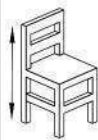

MN2682

Wooden Arm Chair
Upholstered

SC18

800mm

600mm

575mm

465mm

830mm