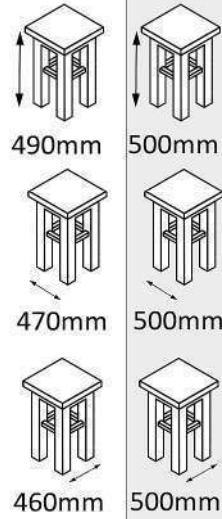

ST452

Wooden Stool
Upholstered

ST700

Wooden Stool
Upholstered