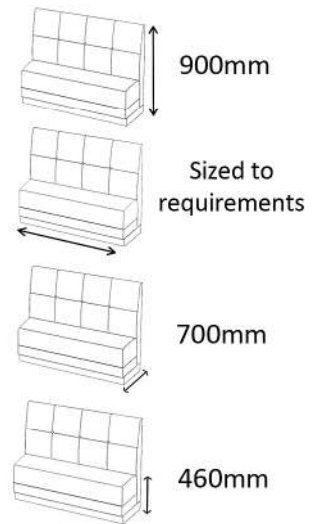

BB1207
Bench Seating