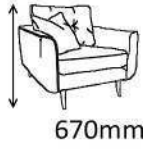

LR986

Tub Chair Upholstered

670mm