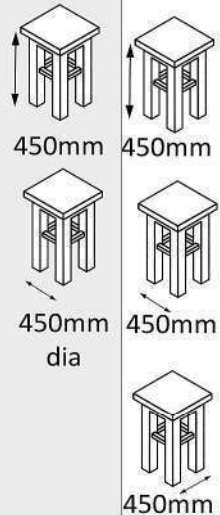

ST816

Wooden Stool
Upholstered

ST708

Wooden Stool
Upholstered