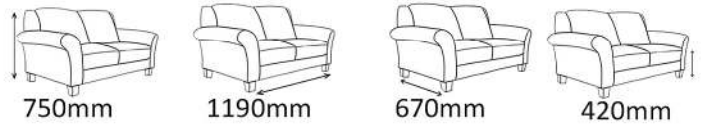

Also available in a Poseur Height Stool and Table.

Rotomoulded Polyethylene Furniture.

- 100% recyclable.
- Designed to drain water.
- Suitable for outdoor use.
- **Chair** can be fitted with a cushion pad on the seat.
- **Stool** has a storage compartment; it can be placed under the chair for easy and pleasing storage.
- **Table** has a compartment at one end for storage.
- Available in: Cerise, Grey, Pistachio, White