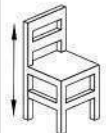

500mm

830mm

620mm

600mm

495mm

MN2676

Wooden Arm Chair
Upholstered

770mm