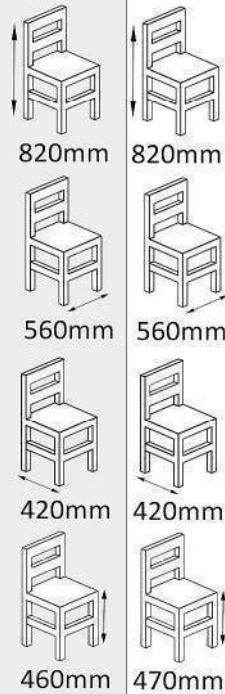

MN848

Wooden Arm Chair

SC22 ST63