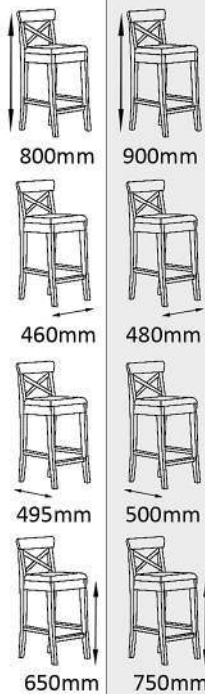

ST3496
Bistro High Stool