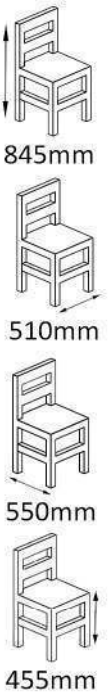

AC11
Wooden Stacking Chair
Upholstered