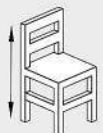

860mm

440mm

500mm

450mm

880mm

450mm

550mm

460mm

ES3392
Bistro Arm Chair

830mm

460mm

470mm

450mm

820mm

570mm

560mm

450mm

800mm

590mm

600mm

450mm

810mm

410mm

560mm

450mm