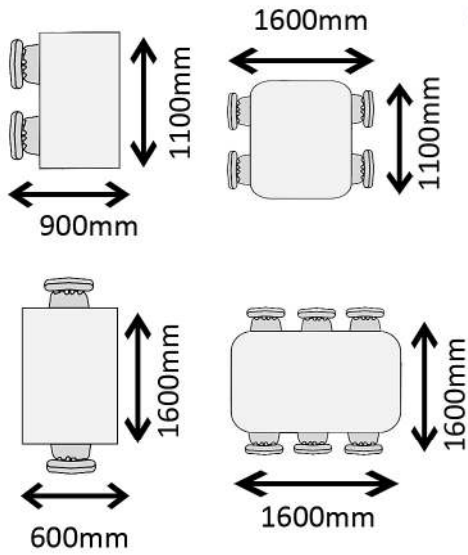

FF110

Fast Food Unit
Poly Seats