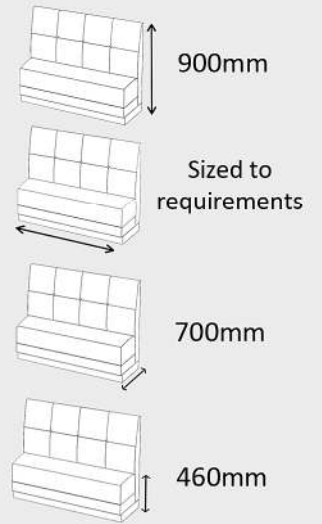

BB3716

Bench Seating