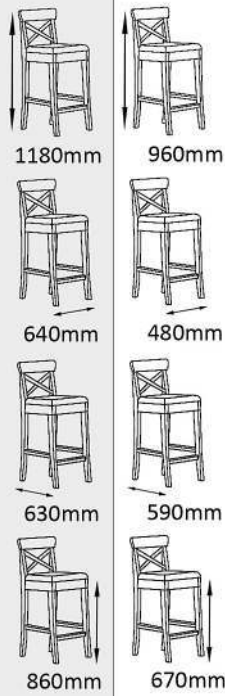

ST3428

Bistro Stool
Upholstered