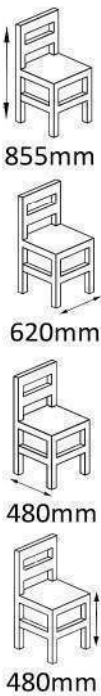

MN2596

Wooden Arm Chair
Upholstered