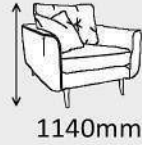

LR2828

Tub Chair
Upholstered

810mm

950mm

900mm

480mm

490mm

860mm

850mm

440mm

LR2832

Lounge Chair
Upholstered

LR2826

Lounge Chair
Upholstered

800mm

600mm

575mm

465mm

1140mm

820mm

960mm

500mm

LR2792

Lounge Chair
Upholstered

LR2830

Lounge Chair
Upholstered

830mm

630mm

820mm

440mm

855mm

705mm

760mm

430mm

LR2876

Tub Chair
Upholstered