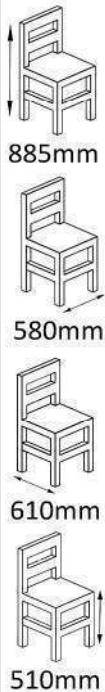

845mm
500mm
560mm
510mm

885mm
580mm
610mm
510mm

AC43