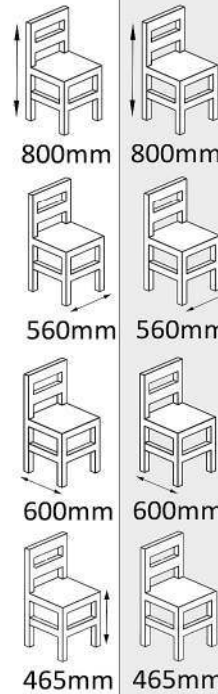

ES3290

Bistro Poly Chair - Black frame

ES1468

Bistro Poly Chair - Beech frame