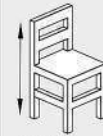

MN434

Wooden Side Chair
Upholstered

890mm

470mm

530mm

500mm

830mm

450mm

520mm

470mm

MN590

Wooden Side Chair
Upholstered

AC44

MN264

Wooden Side Chair
Upholstered

AC47

850mm

440mm

510mm

500mm

825mm

455mm

530mm

480mm

MN512

Wooden Side Chair
Upholstered

MN516

Wooden Side Chair
Upholstered

875mm

455mm

565mm

480mm

855mm

455mm

565mm

485mm

MN2130

Wooden Side Chair
Upholstered