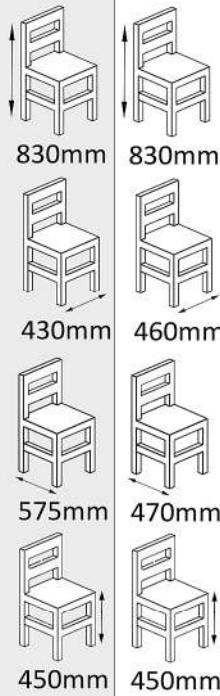

ES3346

Outdoor Aluminium Chair

Available in:
Black
Blue
Grey
Ochre
Olive