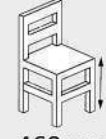

480mm

460mm