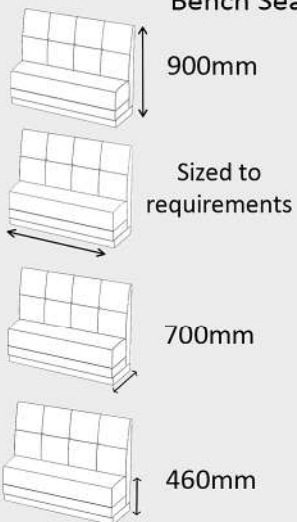

BB1776

Bench Seating

BB3686

Beam Unit
Wood Seats