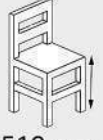

MN2622

Wooden Side Chair
Upholstered

840mm

430mm

520mm

480mm

840mm

430mm

520mm

480mm

MN876

Wooden Side Chair
Upholstered

AC41

ST62

MN230

Wooden Side Chair
Upholstered

ST60

850mm

470mm

510mm

490mm

980mm

440mm

520mm

510mm

MN3670

Wooden Side Chair
Upholstered

ACS2

ST67

DR610

Wooden Side Chair

920mm

440mm

420mm

480mm

920mm

440mm

420mm

480mm

DR608

Wooden Side Chair
Upholstered