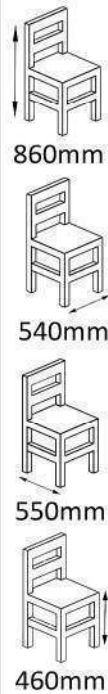

MN966
Wooden Arm Chair
Upholstered

VC501

Wooden Arm Chair
Upholstered

SC28

840mm

625mm

520mm

460mm