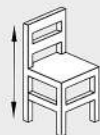

OR1330

Outdoor Folding Chair