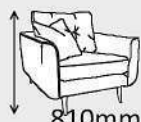

LR2828

Tub Chair
Upholstered

810mm