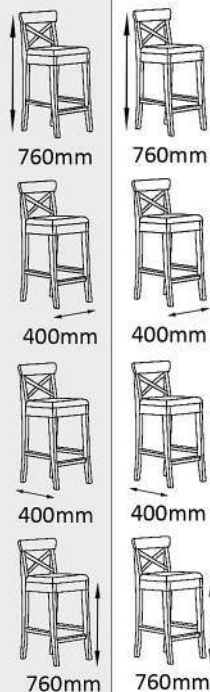

ST3438

Bistro Stool