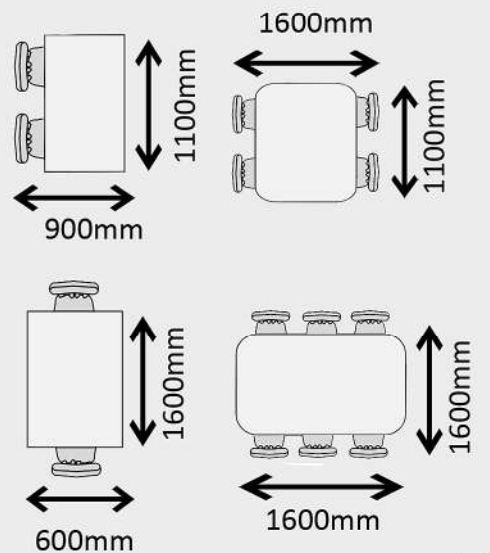

FF2094

Fast Food Unit
Laminate Bench Seats

FF2096

Fast Food Unit
Poly Seats

FF2100

Fast Food Unit
Poly Seats