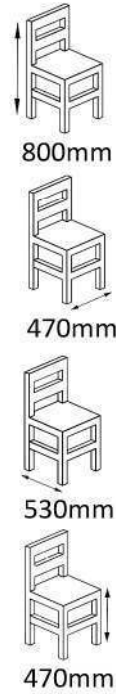

AC3
Banquet Chair
Upholstered