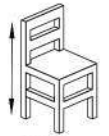

ES3366

910mm

450mm

540mm

460mm

780mm

450mm

520mm

450mm

ES3374

ES3370

830mm

510mm

500mm

460mm

820mm

450mm

380mm

460mm

Available in:
Anthracite
Brown
Green
Red
White
Yellow

ES3372

ES3368

810mm

540mm

540mm

460mm

810mm

540mm

540mm

460mm

ES1422