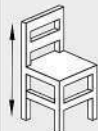

SG1230

Bistro Chair

800mm

560mm

600mm

465mm

800mm

560mm

600mm

465mm

SG1232

Bistro Chair

SG1228

Bistro Chair

Available with Black or Chrome frame

800mm

560mm

600mm

465mm

800mm

560mm

600mm

465mm

Available with Black or Chrome frame

SG1226

Bistro Chair Upholstered

SG1234

Bistro Chair

Available with Black or Chrome frame

800mm

560mm

600mm

465mm

800mm

560mm

600mm

465mm

ES1236

Bistro Chair with a Black Writing Table

Available with Black or Chrome frame

ES1237

Bistro Chair with a Wood Writing Table