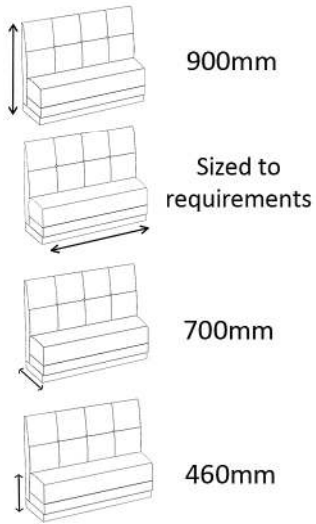

BB3710

Bench Seating
Sized to requirements