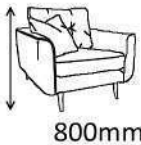

850mm

440mm

LR2832

Lounge Chair
Upholstered

LR2826

Lounge Chair
Upholstered

800mm

600mm