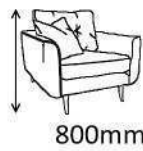

LR182

Lounge Chair Upholstered

800mm

730mm

780mm

440mm

800mm

730mm

780mm

440mm

LR184

Lounge Chair Upholstered

LR986

Tub Chair Upholstered

670mm

730mm

750mm

410mm

670mm

730mm

750mm

410mm

LR974

Tub Chair Upholstered

LR366

Lounge Chair Upholstered

800mm

730mm

780mm

440mm

800mm

690mm

700mm

450mm

LR542

Tub Chair Upholstered