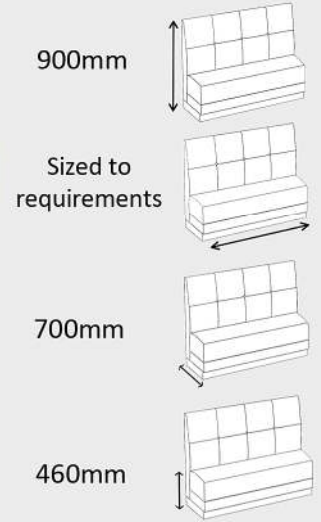

BB1780

Bench Seating
Sized to requirements