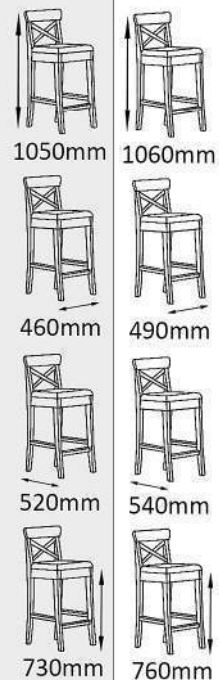

ST564

Wooden Stool Upholstered