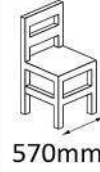

ES3324

Stacking Poly Chair