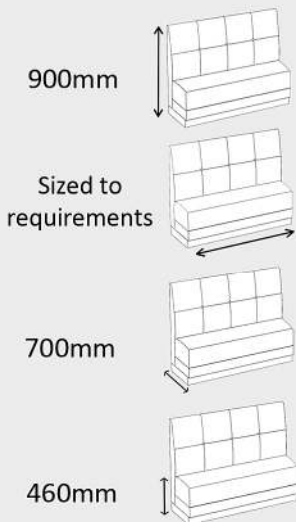

Kickboards can be stained to any of our standard wood stain colours. We are also able to colour match kickboards to suit individual requirements.

BB1786

Bench Seating

BB3716

Bench Seating

BB3708

Bench Seating