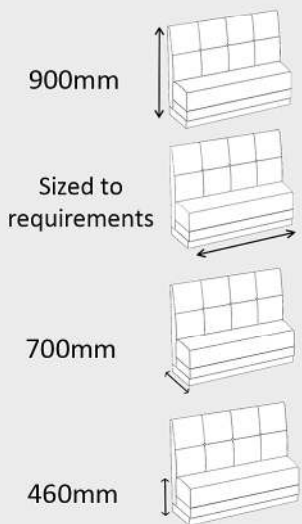

BB3714
Bench Seating - chrome feet