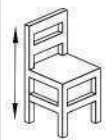

MN1736

Wooden Side Chair
Upholstered

840mm

460mm

535mm

480mm

845mm

440mm

480mm

450mm

SP900

Wooden Side Chair
Upholstered

ST61

DR280

Wooden Side Chair
Upholstered

ST69

965mm

465mm

600mm

485mm

910mm

450mm

520mm

480mm

DR236

Wooden Side Chair
Upholstered

DR598

Wooden Side Chair
Upholstered

950mm

440mm

550mm

480mm

950mm

440mm

550mm

480mm

DR600

Wooden Side Chair
Upholstered