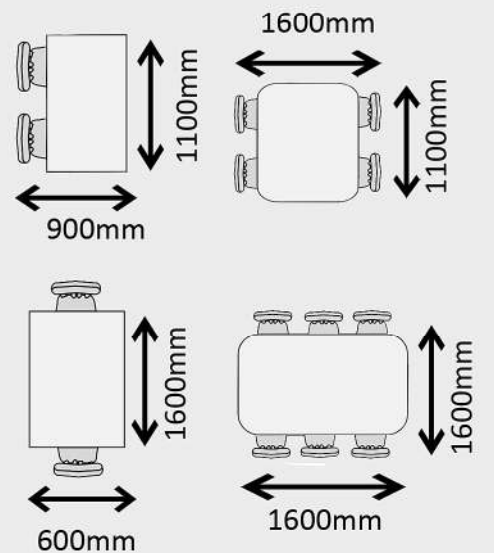

FF2098

Fast Food Unit
Upholstered Seats

FF2124

Fast Food Unit
Upholstered Bench Seat

FF2128

Fast Food Unit
Upholstered Booth Seats