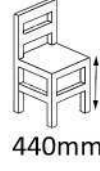

ES3326

Stacking Recycled Polypropylene Chair