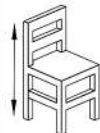

Height: 780mm
1200mm x 800mm

OR1996

PE Stacking Weave Chair
Ebony

870mm

440mm

590mm

460mm

860mm