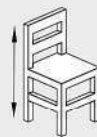

TU203

Wooden Arm Chair
Upholstered

SC28