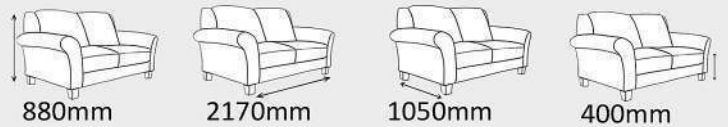

LR2964

Sofabed
Upholstered