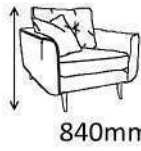

LR530

Lounge Chair
Upholstered

840mm