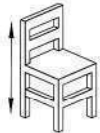

DR1426

Wooden High Chair

MN805

Wooden Side Chair
Upholstered

ST60

855mm

430mm

400mm

400mm

845mm

475mm

540mm

480mm

MN2326

Wooden Side Chair
Upholstered

AC41

MN892

Wooden Side Chair
Upholstered

AC43

1030mm

480mm

615mm

520mm

1030mm

480mm

615mm

520mm

MN890

Wooden Side Chair
Upholstered

AC43