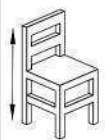

FH407

Wooden Arm Chair

SC19

865mm

560mm

480mm

460mm

865mm

560mm

480mm

460mm

FH430

Wooden Arm Chair

SC19

FH401

Wooden Arm Chair

SC19

ST68

795mm

590mm

580mm

475mm

840mm

560mm

580mm

470mm

FH413

Wooden Arm Chair

SC19

FH415

Wooden Arm Chair

1130mm

510mm

495mm

460mm

850mm

610mm

525mm

480mm

DR342

Wooden Arm Chair Upholstered