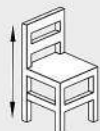

ES3342

Poly Chair