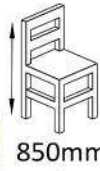

ES3326

Stacking Recycled Polypropylene Chair