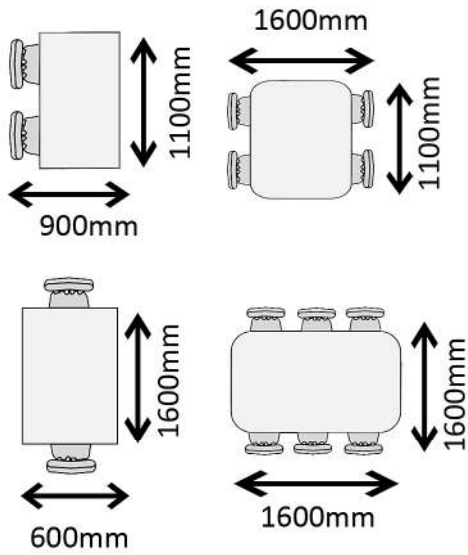

FF101

Fast Food Unit

FF102

Fast Food Unit
Upholstered Seats