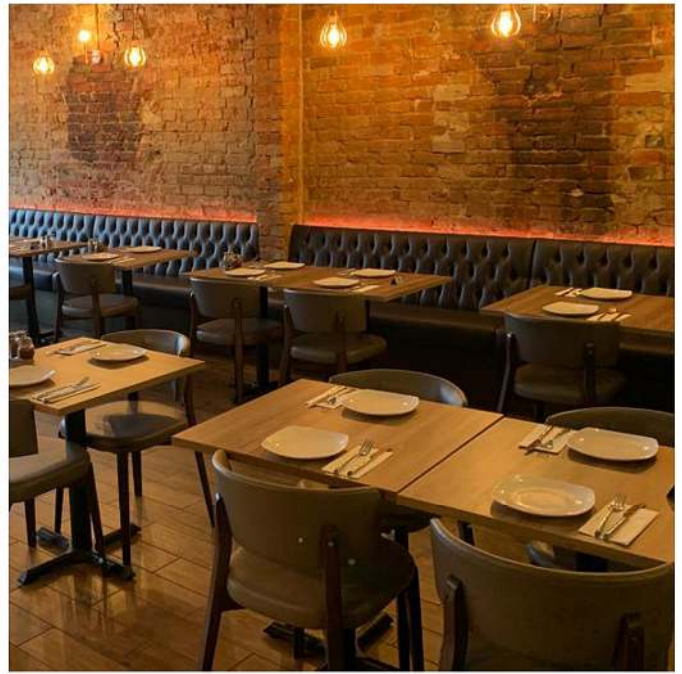

Kickboards can be stained to any of our standard wood stain colours. We are also able to colour match kickboards to suit individual requirements.

BB1786

Bench Seating

BB3716

Bench Seating

BB3708

Bench Seating