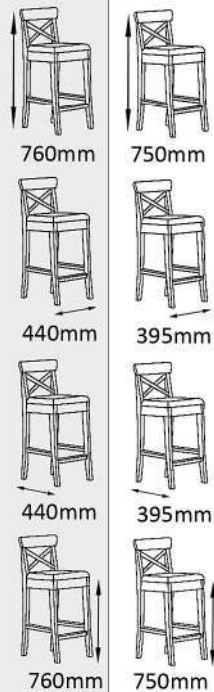

ST3428

Bistro Stool
Upholstered

ST3430

Bistro Stool
Upholstered

ST3414

Bistro Stool
Upholstered

Available in a Vintage
Leather:
Dark Grey, Gold,
Red, Tan, Teal

ST3420

Bistro, Rattan Stool

ST3422

Bistro Stool
Upholstered

Available in:
Golden Tan suede

ST3662

Bistro Stool