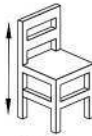

ES3360

Bistro Chair

ES3242

Bistro Chair

Available in Leather:
Bruciato, Gold,
Light Tan, red
Silver, Teal