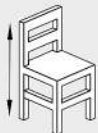

ES3390

Outdoor Chair

Available in:
Blue
White

880mm

450mm

550mm

460mm

870mm

630mm

560mm

460mm

ES3392

Outdoor Arm Chair

Available in:
Blue
White

ST3448

Outdoor Stool

Available in:
Blue
White

1050mm

630mm

560mm

650mm

ES3336

Outdoor Poly Chair

Available in:
Grey
Olive
Marsala
Taupe

248

840mm

500mm

590mm

470mm

840mm

580mm

590mm

470mm

1050mm

630mm

560mm

650mm

ES3338

Outdoor Poly Arm Chair

Available in:
Grey
Olive
Marsala
Taupe