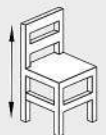

ES2712

Folding Chair
Upholstered