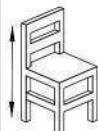

MN218

Wooden Arm Chair
Upholstered

SC32

ST59

840mm

625mm

520mm

460mm

845mm

560mm

550mm

480mm

MN914

Wooden Arm Chair
Upholstered

SC17

MN594

SC17

Wooden Arm Chair
Upholstered

830mm

540mm

520mm

470mm

830mm

540mm

520mm

470mm

MN596

Wooden Arm Chair
Upholstered

SC34

BW605

Wooden Arm Chair

SC20

ST68

790mm

370mm

400mm

470mm