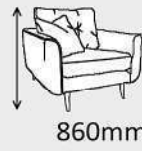

LR1893

Lounge Chair
Upholstered

860mm