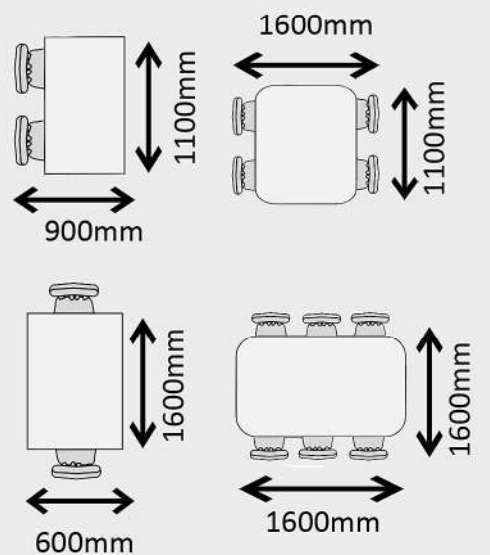

FF104

Fast Food Unit
Upholstered Seats

FF110

Fast Food Unit
Poly Seats

FF116

Fast Food Unit
Upholstered Seats