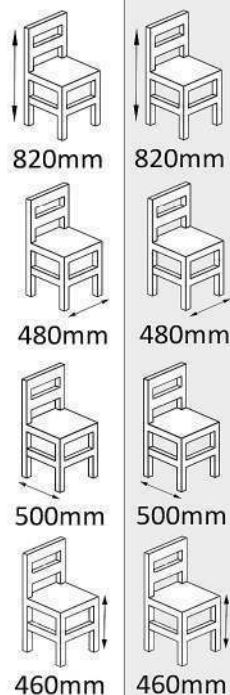

SG2104

Wooden Stacking Chair
Upholstered