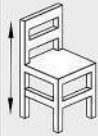

SG1480

Bistro Poly Chair - Chrome frame

810mm

560mm

525mm

450mm

800mm

510mm

480mm

450mm

ES3280

Bistro Poly Chair - Chrome frame

ES3282

Bistro Poly Chair - Black frame

ES3278

Bistro Poly Chair - Black frame

810mm

505mm

480mm

450mm

810mm

505mm

480mm

450mm

ES1466

Bistro Poly Chair - Beech frame

SG1482

Bistro Poly Chair - Chrome frame

810mm

580mm

500mm

450mm

815mm

510mm

480mm

450mm

ES3286

Bistro Poly Chair - White frame

ES3284

Bistro Poly Chair - Black frame