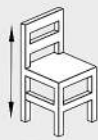

ES3398

Rope/Weave
Arm Chair

Natural weave with Taupe Cushions
Dark Grey Weave with Grey Cushions

800mm

560mm

600mm

450mm

1090mm

560mm

600mm

750mm

ST3500

Rope/Weave
Bar Stool

Natural Weave with Taupe Cushions
Dark Grey Weave with Grey Cushions

OR1311

Aluminium Chair
with a Wicker/Weave
effect in Red/Cream,
Green/Cream or Black

830mm

460mm

570mm

450mm

880mm

540mm

520mm

450mm

OR1310

Aluminium Arm Chair
with a Wicker/Weave effect in
Red/Cream, Green/Cream
or Black

OR3568

Aluminium Arm Chair
with a Bamboo/Weave
Effect

Available colours:
Black/White
Light Blue/White
Blue/White
Green/White
Black/Gold

830mm

560mm

560mm

460mm

750mm

350mm

530mm

750mm

ST3420

Aluminium Stool
with a Wicker/Weave Effect