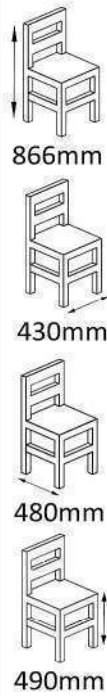

400mm

560mm

470mm

MN372

Wooden Side Chair

MN916

Wooden Side Chair
Upholstered

AC44