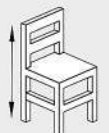

ES3366

Bistro Chair