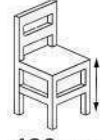

500mm

480mm