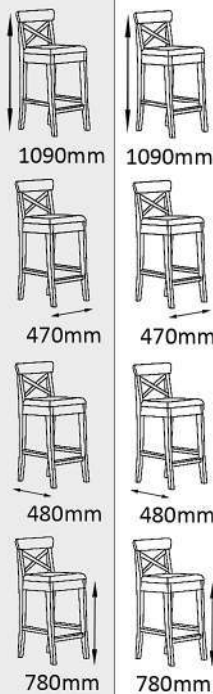

ST3498
Bistro High Stool