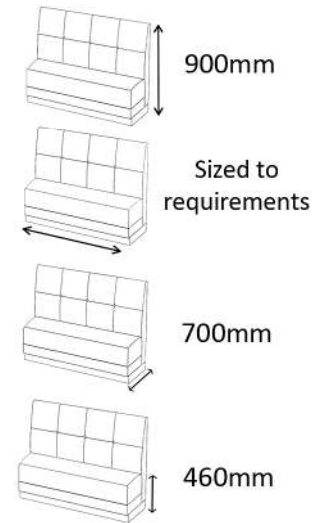

BB1208
Bench Seating