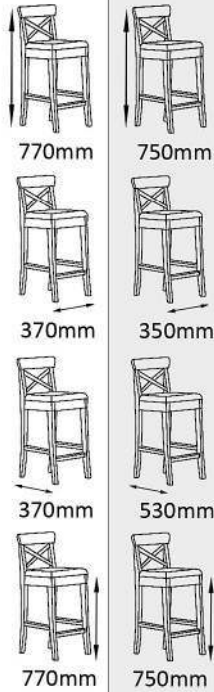

Available in a Vintage
Leather:
Dark Grey, Gold,
Red, Tan, Teal