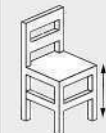

MN2664

Wooden Arm Chair
Upholstered

SC30

ST66

810mm

500mm

590mm

500mm

830mm

620mm

600mm

495mm

MN2676

Wooden Arm Chair
Upholstered

770mm

500mm

590mm

515mm

850mm

545mm

585mm

505mm

MN2688

Wooden Arm Chair
Upholstered

MN2660

Wooden Arm Chair
Upholstered

SC15

ST66

MN2668

Wooden Arm Chair
Upholstered

850mm

630mm

550mm

490mm

795mm

610mm

600mm

445mm

MN2680

Wooden Arm Chair
Upholstered