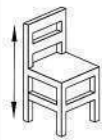

MN2602

Wooden Side Chair
Upholstered

850mm

470mm

565mm

490mm

850mm

520mm

490mm

515mm

MN2592

Wooden Side Chair
Upholstered

AC37

ST66

MN2626

Wooden Side Chair
Upholstered

ST66

815mm

460mm

500mm

480mm

830mm

440mm

450mm

510mm

MN2586

Wooden Side Chair
Upholstered

ST61

MN2552

Wooden Side chair

AC52

ST60

825mm

445mm

570mm

465mm

890mm

500mm

590mm

460mm

MN2614

Wooden Side Chair
Upholstered

AC43